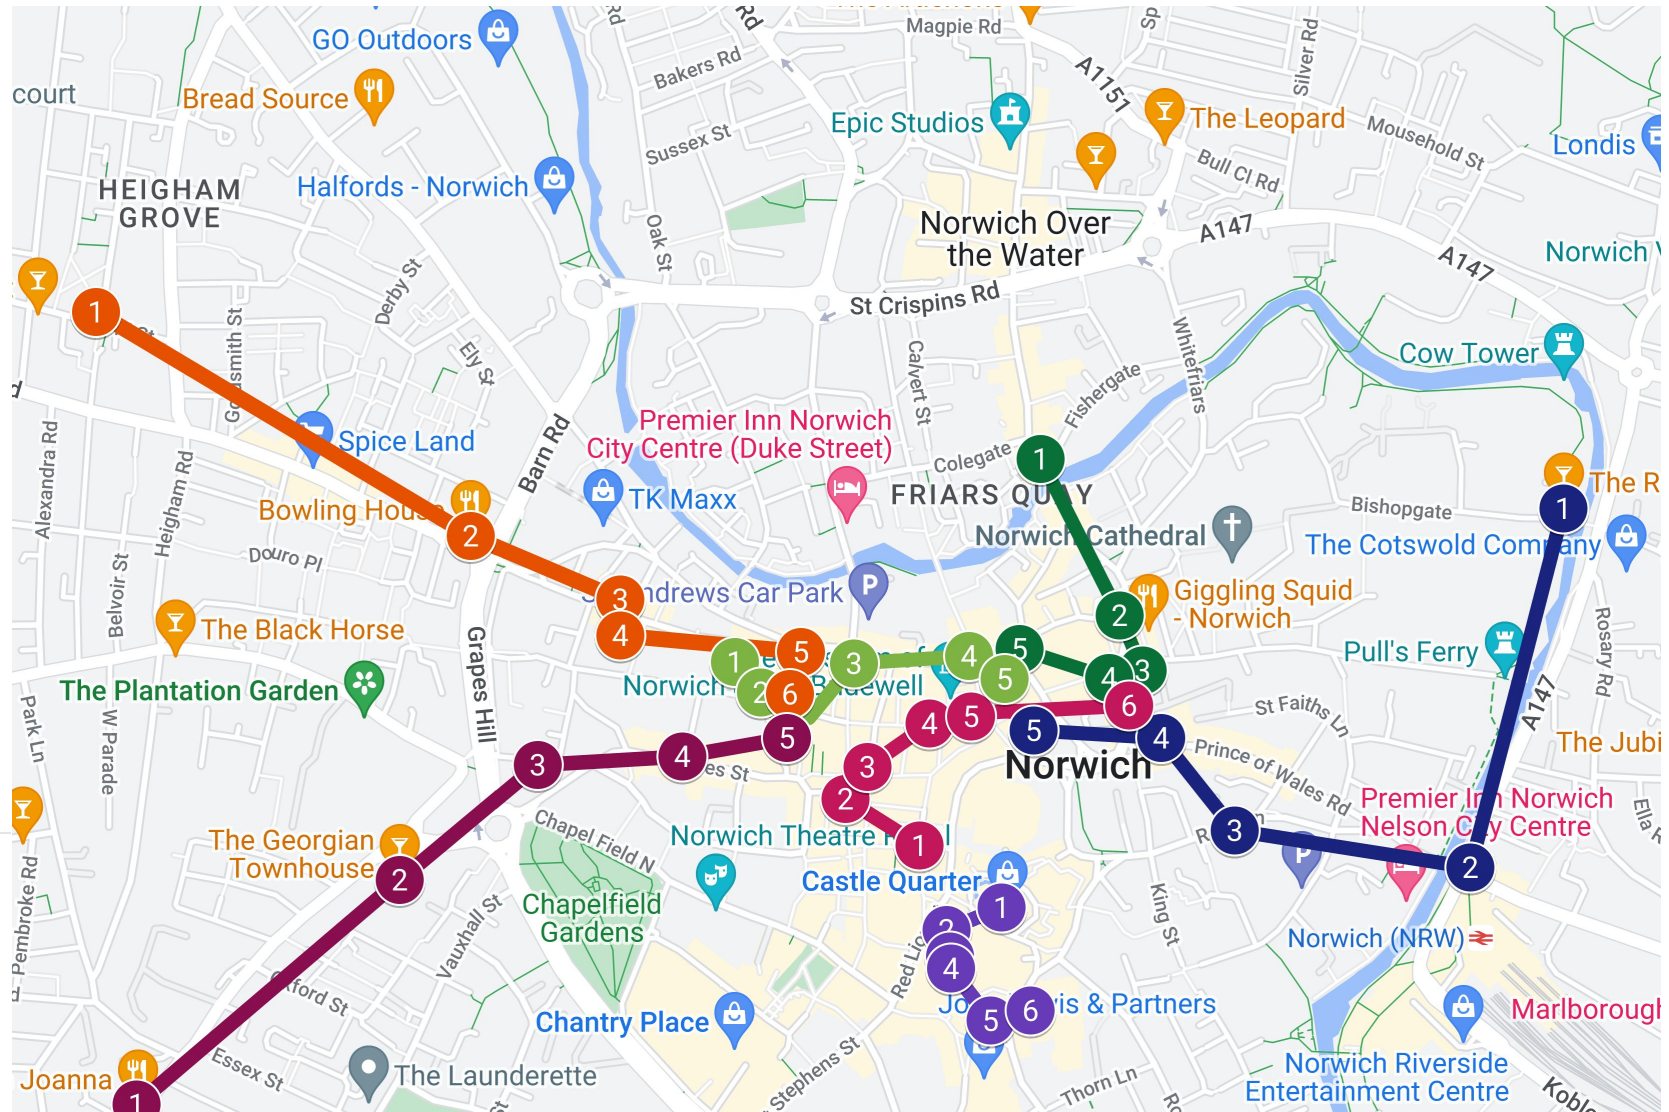

Cocktail Trails

The Market "Mojito" Trail

- 1
- Folks Coffee Co at Yalm
- 2
- Sir Toby's Beers
- 3
- Captain America's
- 4
- Dick's Bar
- 5
- The Wildman
- 6
- 11th and Social
- 
- Line 6

The Carrow "Rum Punch" Road Trail

- 1
- The Red Lion Bishopgate
- 2
- Gem of Norwich
- 3
- Rooftop Gardens
- 4

Barcadia - Retro Arcade Bar

5

Gonzo's Tea Room

The Wensum "Whiskey Sour"
Trail

The "Cosmo" Cathedral Trail

1

The Merchant's House

The Wensum "Whiskey Sour"
Trail

The Wensum "Whiskey Sour" Trail

1

Harrys Soul Station

2

Bowling House

3

Arboretum

4

Ten Bells

5

Gyre & Gimble Bar & Distillery

6

The Drawing Rooms

The Wensum "Whiskey Sour"
Trail

The Strangers "Screwdriver" Trail